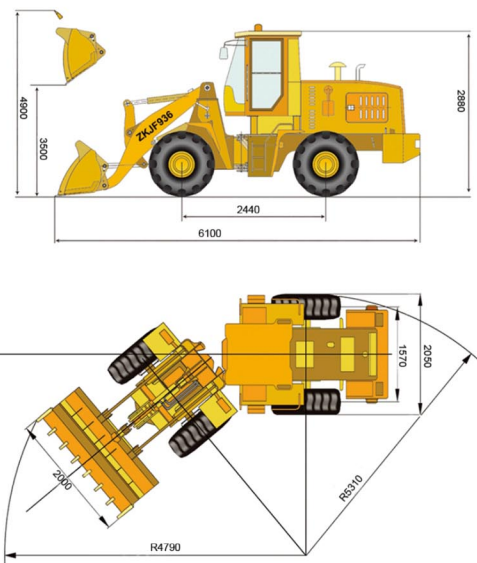

# Wheel Loader

## JF936

### Main Technical Parameter

Rated Load	2000 kg	Engine Power	81 kW
Bucket Capacity	1.2 m <sup>3</sup>	Engine Speed	2400 rpm
Bucket Width	2000 mm	Engine Cylinder No.	4
Tooth Height	4900 mm	Engine Brand& Model	<b>CHANGFA</b> ,CF4C100T-Z
Dumping Height	3500 mm	Transmission Means	Automatic (4F+4R)
Dumping Reach	1000 mm	Drive Axle	Medium Hub Reduction Axle
Wheelbase	2440 mm	Torque Converter	YJ265 (Split Type)
Tread	1570 mm	Brake Type	Air Brake
Mini. Turn Radius	4790 mm	Tyre Size	16/70-20
Mini. Ground Clearance	400 mm	Operating Weight	4600 kg
Max. Travel Speed	36 km/h	Overall Size (L×W×H)	6100×2050 ×2880 mm

**Container Loading Plan: 2 Sets Per 40HQ**