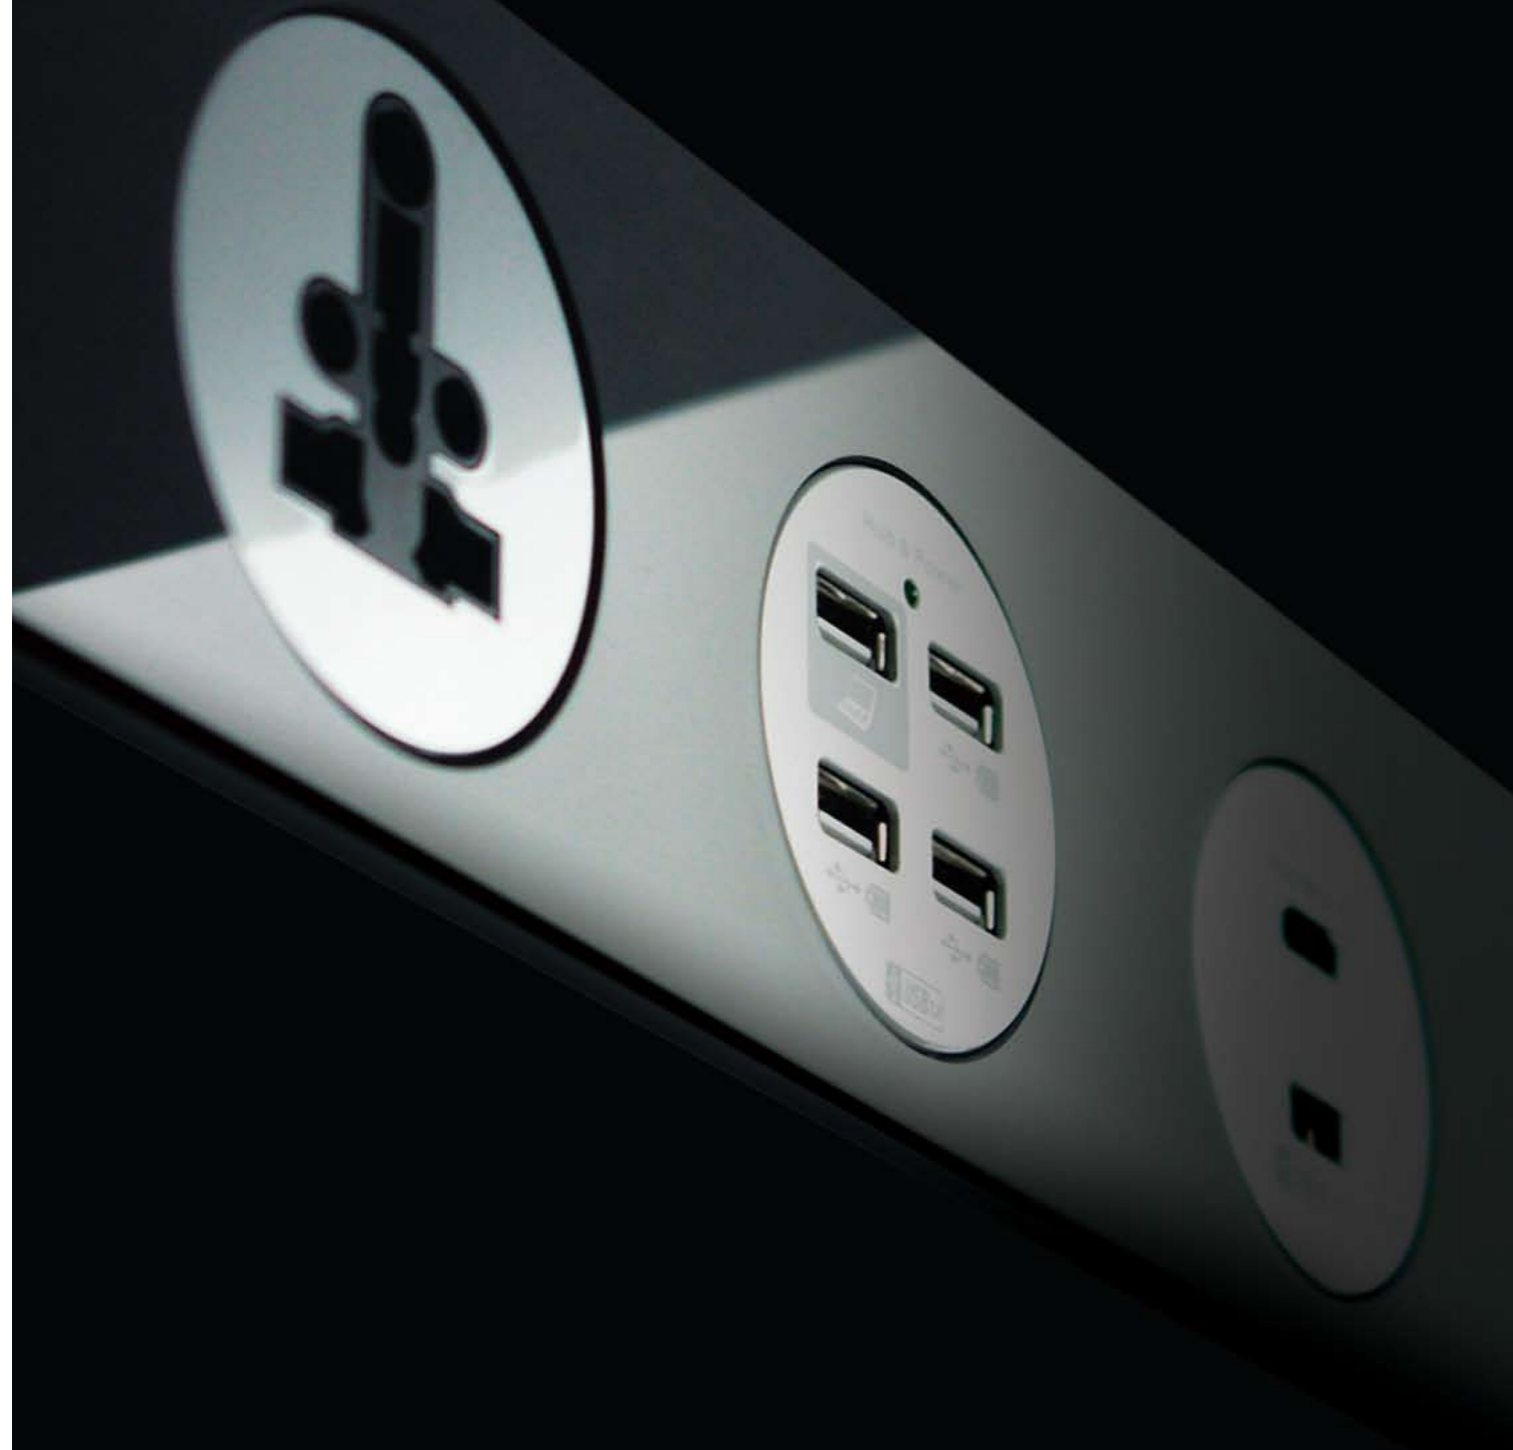

The stylish answer to power and connectivity

Guests these days rarely arrive at your hotel without packing a smart phone, laptop computer, digital camera, MP3 or even PMP in their bags. Why not ensure their every stay with you is totally fulfilling by equipping your rooms and suites with an EPIC Organiser? In doing so, you won't only offer your guests the unrivalled convenience of being able to simply plug and play every one of their devices. You'll enjoy the real flexibility of being able to seamlessly upgrade to new entertainment technologies the moment they become available.

Total Power

There are few things more frustrating than arriving in a foreign country to find your devices' batteries are running low and cannot be recharged. With our TruGlobal Socket and USB Charger Hub such problems really are a thing of the past.

TruGlobal Socket – The most compatible socket in the world

The patent-pending TruGlobal Socket accepts A, B, C, D, E, F, G, I, J, K and L plug types and is thus compatible with plugs used by virtually every traveler worldwide – the widest coverage ever in the history of sockets. It is also the first socket in its type and class to comply with IEC 60884-1:2002, BS546, BS1363-1, AS/NZS 3112 and SEV 1011 standards.

USB Charger & Hub

The USB port is fast becoming the most important source of electrical power for mobile devices. This all-in-one charger recharges 3 devices simultaneously with no need for a computer. It also allows normal data sharing when a computer is plugged in.

Total Entertainment

Entertainment takes on a whole new meaning with the digital revolution. Photos and videos can be shared without waiting. Movies and music can be carried around without burden. People are in charge of what, when and how they are entertained. Ultimately, the Total Entertainment solution ensures that all kinds of devices and media carriers are usable and adds a new dimension to in-room entertainment.

Control & Charge dock for iPod

In addition to simple plug and play delivery of music tracks, videos and photos from an iPod via the guest room TV, this system offers the added advantage of remote controlling iPods with multilingual on-screen displays on the TV. It also recharges and supports most currently available iPods with no need for an adaptor.

HDMI port

As the latest standard for ultimate High Definition transmission, our HDMI port enables instant viewing of HD video on in-room TVs direct from video recorders. It also conforms to HDMI 1.3 specifications with deep colour support.

USB2.0 port

With a high-speed 480Mbps-rated connection, this port enables mega-pixel digital photos to be shared in their full glory via in-room TVs without lag or delay.

Multi-Card reader

Compatible with WinME, Win2k WinXP, Vista, Linux and Apple MacOS, this 4-port mini-USB card reader empowers guests with simultaneous access to, and sharing of, data between SD/MicroSD, MS, CF and XD memory cards.

RCA and S video socket

Compatible with all devices, this handy 4-socket enables guests to enjoy personal music and videos.