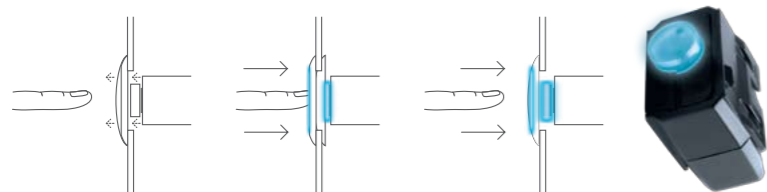

A new physics, the same art

Transferring the artful conception of ULTI's original design from RF scene control electronic wall plates to other ULTI products was a real challenge. The limitations of common rocker mechanisms meant that this was especially true of everyday electro-mechanical switches.

Empowered by the patent i.m.press mechanism that sets free the design paradigm, ULTI mechanical switches now look and perform every bit as stylishly as their electronic counterparts... a desire fulfilled for the connoisseur of design.

iso-motion-press mechanism

ULTI's unique iso-motion-press (i.m.press) mechanism ensures switches stay in a uniform position and can be swiftly and surely operated with a simple motion. With dollies maintaining the same position whether on or off and, i.m.press empowers the world's first ever fully flush-faced 250V-rated mechanical switch.