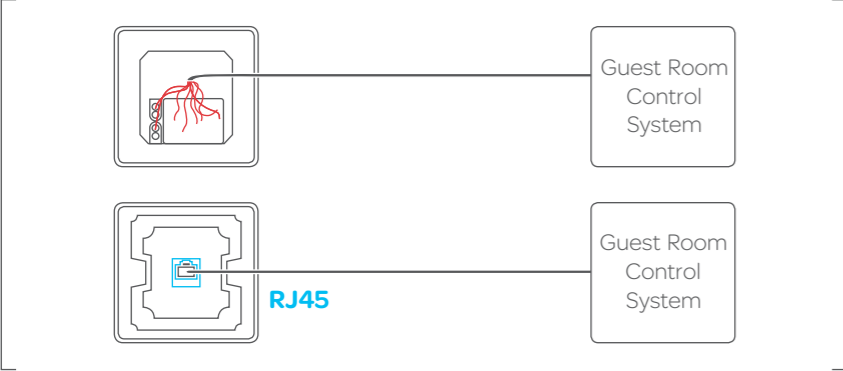

Reliability has never been so beautiful

Extra-low voltage control wallplates incorporating built-in RJ45 sockets are another area where ULTI sensuality can help your hotel set new benchmarks for simplicity and style. The ULTI ELV+ range of extra-low-voltage control wallplates is fully compatible with all state-of-the-art centralised hotel guest room control systems. There really is no easier way to resolve long-standing reliability issues caused by compatibility problems between data cables and conventional 240V terminals. In addition to more reliable performance and a significant reduction of data losses, ULTI ELV+ will further add to your bottom line by measurably cutting installation times.

Easily combinable with other switches, sockets and accessories in the ULTI range, ULTI ELV+ is the only currently available hotel management system connection which won't compromise your guest rooms with sockets in different designs.

1. Service Message Indications
2. Power Master ON / OFF
3. Service Message Selection
4. Bathroom Wall Light / Bathroom Ceiling Light
5. Foyer Light / Ceiling Light
6. Wall Light / Decoration Light / Floor Light
7. Curtain