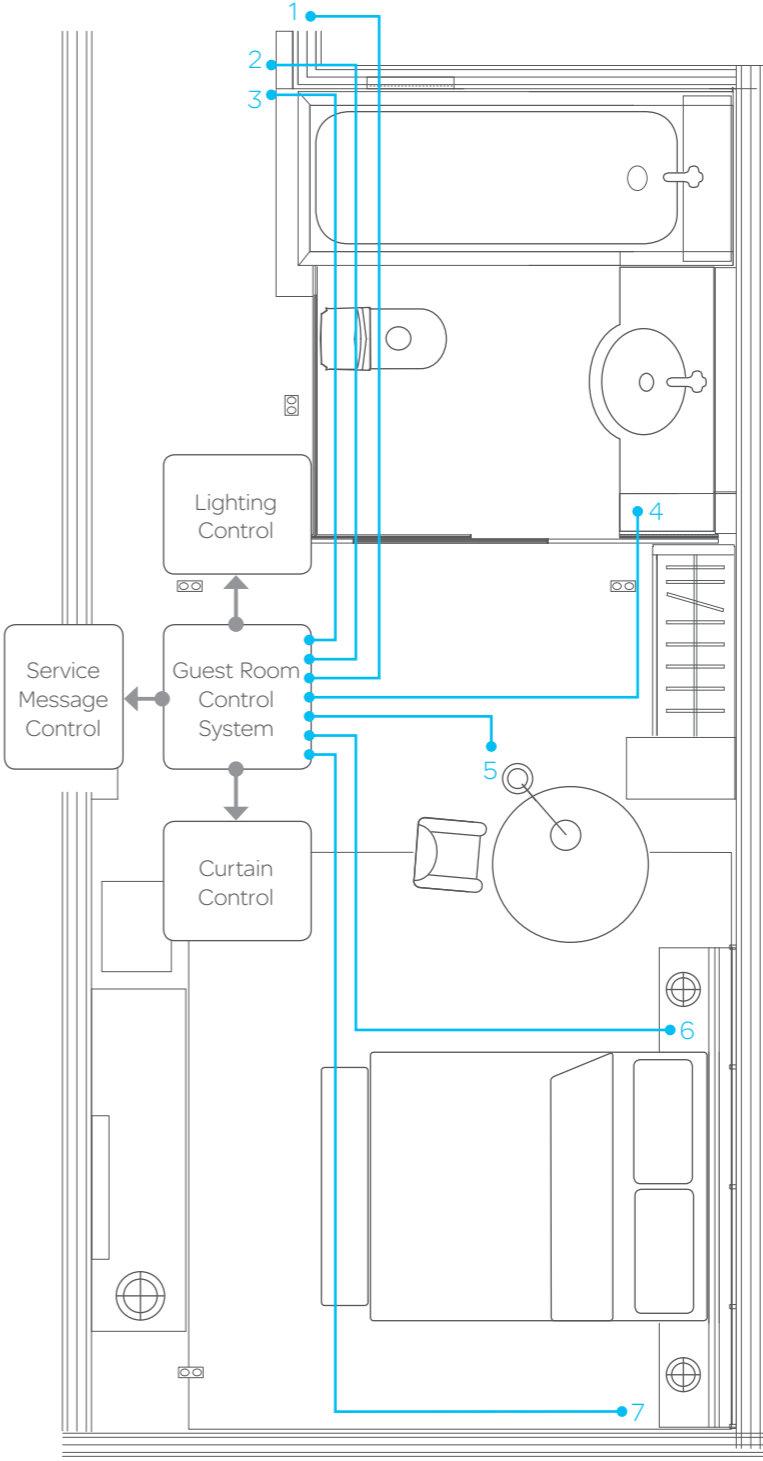

Reliability has never been so beautiful

Extra-low voltage control wallplates incorporating built-in RJ45 sockets are another area where ULTI sensuality can help your hotel set new benchmarks for simplicity and style. The ULTI ELV+ range of extra-low-voltage control wallplates is fully compatible with all state-of-the-art centralised hotel guest room control systems. There really is no easier way to resolve long-standing reliability issues caused by compatibility problems between data cables and conventional 240V terminals. In addition to more reliable performance and a significant reduction of data losses, ULTI ELV+ will further add to your bottom line by measurably cutting installation times.

Easily combinable with other switches, sockets and accessories in the ULTI range, ULTI ELV+ is the only currently available hotel management system connection which won't compromise your guest rooms with sockets in different designs.

1. Service Message Indications
2. Power Master ON / OFF
3. Service Message Selection
4. Bathroom Wall Light / Bathroom Ceiling Light
5. Foyer Light / Ceiling Light
6. Wall Light / Decoration Light / Floor Light
7. Curtain