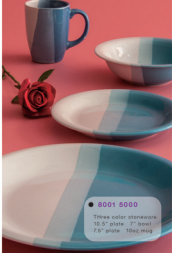

● **8002 3000**
Square two tone stoneware
14" plate 8 1/2" bowl
10.5" plate