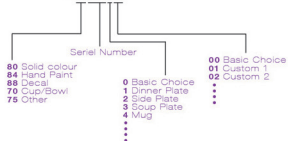

Ceramic

● 8403 9000