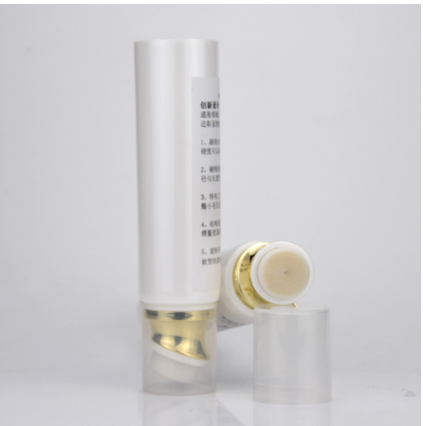

D40 刷脸石按摩管

D40 Facial Cleansing Tube

D40 纤维毛刷头管带开关

D40 Fiber Brush Tube with Rotary Switch