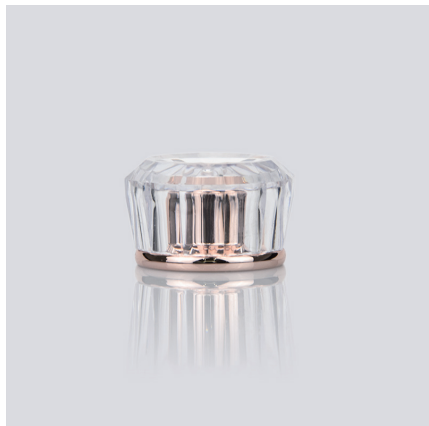

2019

LISSON

广州立鑫塑胶有限公司

亚克力 盖管系列

Cosmetic Tube Packaging
with Acrylic Cap

D30管径 扁收腰盖管
D30 Oval Tube with Thin Waist Acrylic Cap

D35管径 扁收腰盖管
D35 Oval Tube with Thin Waist Acrylic Cap

D40管径 扁收腰盖管

D40 Oval Tube with Thin Waist Acrylic Cap

D40管径 条纹钻石管

D40 Tube with Diamond Acrylic Cap

D19管径 电镀UV水滴管

D19 Tube with Galvanizing UV Acrylic Cap

D35管径 电镀UV水滴管

D35 Tube with Galvanizing UV Acrylic Cap

D40管径 电镀UV水滴管

D40 Tube with Galvanizing UV Acrylic Cap

D35管径 八角亚克力盖管

D35 Tube with Octagonal Acrylic Cap

D19管径 亚克力收腰盖管

D19 Tube wth Thin Waist Acrylic Cap

D22管径 亚克力收腰盖管

D22 Tube wth Thin Waist Acrylic Cap

D25管径 亚克力收腰盖管

D22 Tube with Acrylic plum Blossom Cap

D22管径 鼓形高透盖管

D22 Tube With Cydariform Acrylic Cap

LISSON

D40管径 菱纹钻石盖管

D40 Tube with Rhombus Diamond Acrylic Cap

D40管径 平面钻石盖管

D40 Tube with Diamond Acrylic Cap