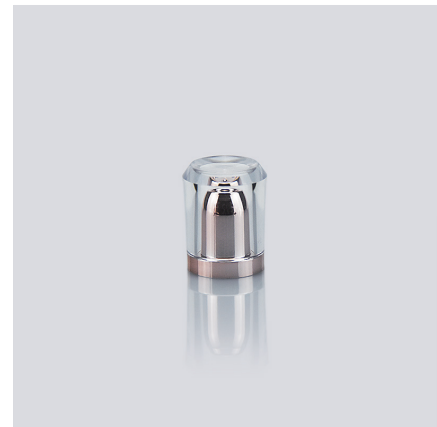

D40 Oval Tube with Thin Waist Acrylic Cap

D40管径 条纹钻石管

D40 Tube with Diamond Acrylic Cap

D19管径 电镀UV水滴管

D19 Tube with Galvanizing UV Acrylic Cap

D35管径 电镀UV水滴管

D35 Tube with Galvanizing UV Acrylic Cap

D40管径 电镀UV水滴管

D22 Tube with Acrylic plum Blossom Cap

D22管径 鼓形高透盖管

D22 Tube With Cydariform Acrylic Cap

LISSON

D40管径 菱纹钻石盖管

D40 Tube with Rhombus Diamond Acrylic Cap

D40管径 平面钻石盖管

D40 Tube with Diamond Acrylic Cap

D22管径 凹顶亚克力盖管

D22 Tube with Concave Acrylic Cap

D22管径 锥形条纹盖管

D22 Tube with Tapered Acrylic Cap

LISSON

专注新·奇·特 高端铝管！
Focus on New, Exotic and Special High-end Aluminum Tubes

中文

EN