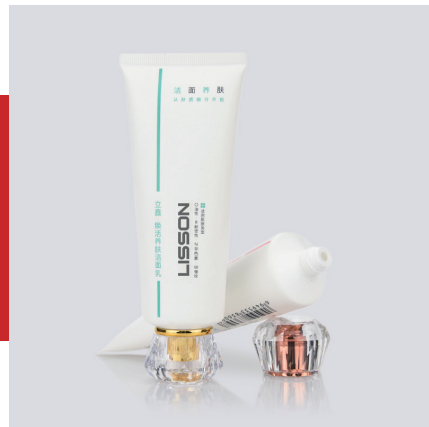

D22 Tube with Acrylic plum Blossom Cap

D22管径 鼓形高透盖管

D22 Tube With Cydariform Acrylic Cap

LISSON

D40管径 菱纹钻石盖管

D40 Tube with Rhombus Diamond Acrylic Cap

D40管径 平面钻石盖管

D40 Tube with Diamond Acrylic Cap