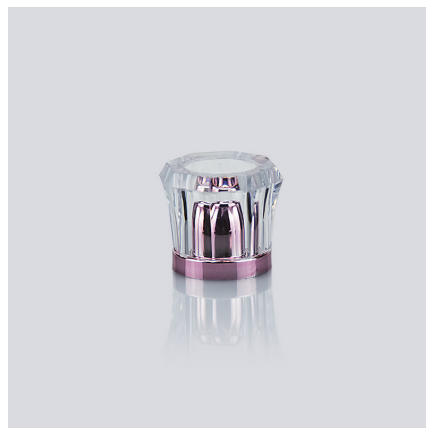

2019

LISSON

广州立鑫塑胶有限公司

亚克力 盖管系列

Cosmetic Tube Packaging
with Acrylic Cap

D30管径 扁收腰盖管
D30 Oval Tube with Thin Waist Acrylic Cap

D35管径 扁收腰盖管
D35 Oval Tube with Thin Waist Acrylic Cap

D40管径 扁收腰盖管

D40 Oval Tube with Thin Waist Acrylic Cap

D40管径 条纹钻石管

D40 Tube with Diamond Acrylic Cap

D19管径 电镀UV水滴管

D19 Tube with Galvanizing UV Acrylic Cap

D35管径 电镀UV水滴管

D35 Tube with Galvanizing UV Acrylic Cap

D40管径 电镀UV水滴管

D40 Tube with Galvanizing UV Acrylic Cap

D35管径 八角亚克力盖管

D35 Tube with Octagonal Acrylic Cap

D19管径 亚克力收腰盖管

D19 Tube wth Thin Waist Acrylic Cap

D22管径 亚克力收腰盖管

D22 Tube wth Thin Waist Acrylic Cap

D25管径 亚克力收腰盖管

D22 Tube with Acrylic plum Blossom Cap

D22管径 鼓形高透盖管

D22 Tube With Cydariform Acrylic Cap

LISSON

D40管径 菱纹钻石盖管

D40 Tube with Rhombus Diamond Acrylic Cap

D40管径 平面钻石盖管

D40 Tube with Diamond Acrylic Cap