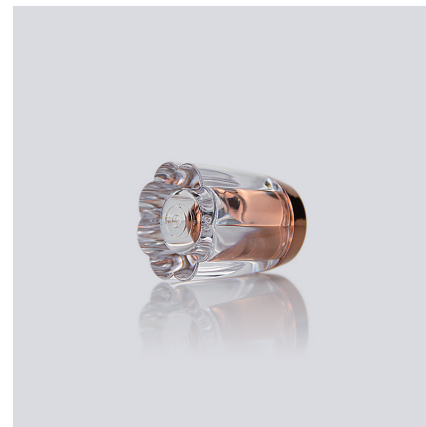

D40 Oval Tube with Thin Waist Acrylic Cap

D40管径 条纹钻石管

D40 Tube with Diamond Acrylic Cap

D19管径 电镀UV水滴管

D19 Tube with Galvanizing UV Acrylic Cap

D35管径 电镀UV水滴管

D35 Tube with Galvanizing UV Acrylic Cap

D40管径 电镀UV水滴管

D25 Tube with Thin Waist Acrylic Cap

D30管径 亚克力收腰盖管

D30 Tube with Thin Waist Acrylic Cap

D35管径 亚克力收腰盖管

D35 Tube wth Thin Waist Acrylic Cap

D40管径 亚克力收腰盖管

D40 Tube wth Thin Waist Acrylic Cap

D22管径 亚克力梅花盖管

D22 Tube with Acrylic plum Blossom Cap

D22管径 鼓形高透盖管

D22 Tube With Cydariform Acrylic Cap

LISSON

D40管径 菱纹钻石盖管

D40 Tube with Rhombus Diamond Acrylic Cap

D40管径 平面钻石盖管

D40 Tube with Diamond Acrylic Cap