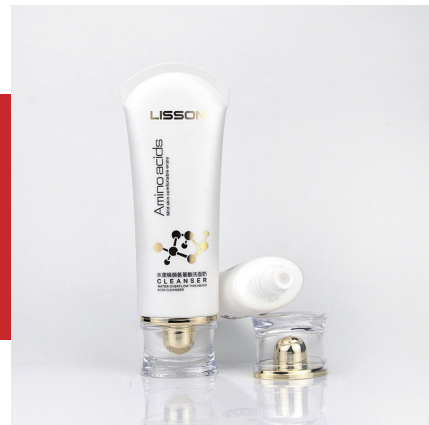

2019

LISSON

广州立鑫塑胶有限公司

亚克力 盖管系列

Cosmetic Tube Packaging
with Acrylic Cap

D30管径 扁收腰盖管
D30 Oval Tube with Thin Waist Acrylic Cap

D35管径 扁收腰盖管
D35 Oval Tube with Thin Waist Acrylic Cap

D40管径 扁收腰盖管

D40 Oval Tube with Thin Waist Acrylic Cap

D40管径 条纹钻石管

D40 Tube with Diamond Acrylic Cap

D19管径 电镀UV水滴管

D19 Tube with Galvanizing UV Acrylic Cap

D35管径 电镀UV水滴管

D35 Tube with Galvanizing UV Acrylic Cap

D40管径 电镀UV水滴管